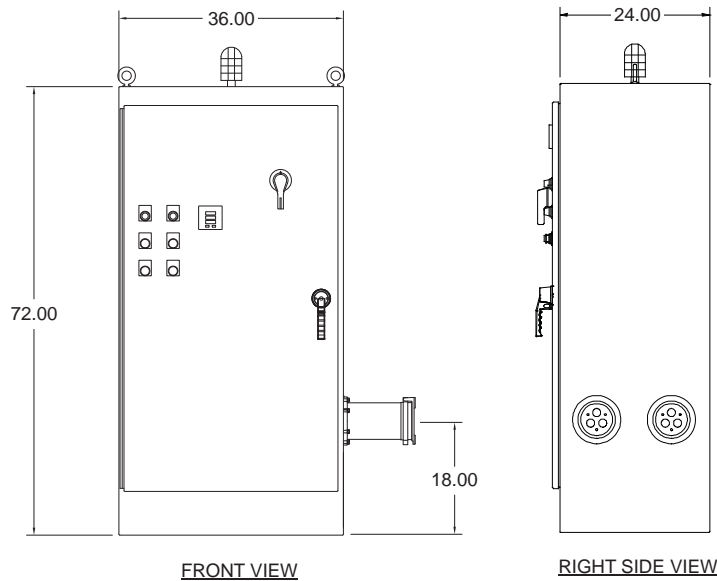

Wayside HEP Power Cabinet

600A 480VAC

Catalog No: WSC-2-480-4-0-650002

Item No: 6500-02

Features

- Safety-interlocked cabinet with 600AT 480VAC main circuit breaker (with external disconnect)
- Type 4 12GA CRS enclosure
- (2) 400A 480VAC HEP receptacles, qualified to APTA and Amtrak D77-24 specifications
- Phase loss relay
- Keyed start switch
- LED lights for indication:
 - Continuity in trainline circuit
 - Start switch power on
- Top-mounted "Train-energized" light

Drawing

Ordering Information

Example: WSC - 2 - 480 - 4 - 0 - 0 - XXXX