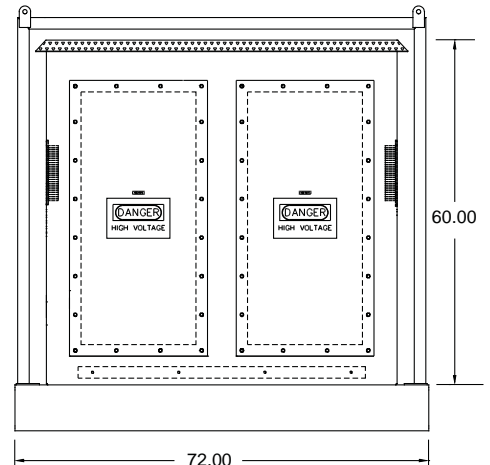

8-Gang Shore Power Hotel Station

1600A 480VAC

Catalog No: E8-R500-600-520035

Item No: 5200-35

Features

- 12GA 304 stainless steel enclosure, painted to comply with IEEE C57.12.28 specifications
- (8) 3 Phase removable stainless steel cam connector panels with 690A 600VAC angled receptacles with micro-switches
- (8) Control panels with green & red push-to-test LED pilot lights
- All stainless steel lifting eyes, base, & protective cage for portability

Drawing

FRONT VIEW

BACK VIEW

Approvals

- Navy approved NRTL labeled assembly
- Navy approved 690VAC receptacles
- Certified paint process in compliance with IEEE CS7.12.29 specification