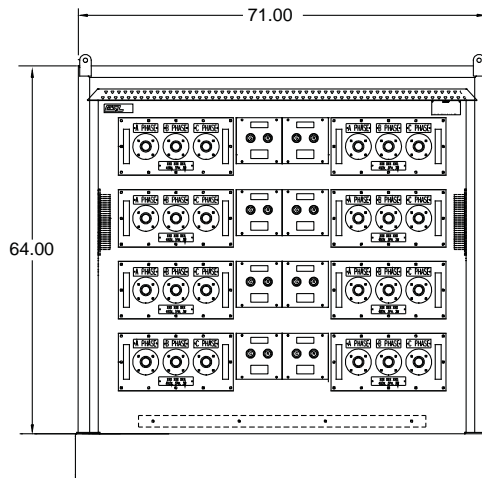

8-Gang Shore Power Hotel Station

1600A 480VAC

Catalog No: E8-R500-600-520035

Item No: 5200-35

Features

- 12GA 304 stainless steel enclosure, painted to comply with IEEE C57.12.28 specifications
- (8) 3 Phase removable stainless steel cam connector panels with 690A 600VAC angled receptacles with micro-switches
- (8) Control panels with green & red push-to-test LED pilot lights
- All stainless steel lifting eyes, base, & protective cage for portability

Drawing

FRONT VIEW

BACK VIEW

Approvals

- Navy approved NRTL labeled assembly
- Navy approved 690VAC receptacles
- Certified paint process in compliance with IEEE CS7.12.29 specification