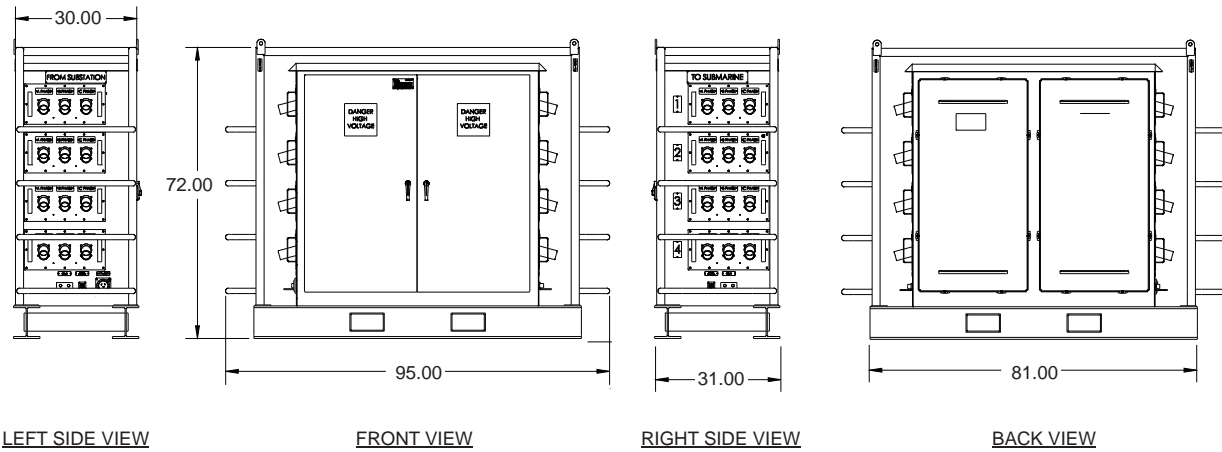

4-Gang Submarine Hook-up Assembly

1600A 480VAC

Catalog No: E4-690-480-520001

Item No: 5200-01

Features

- 12GA 304 stainless steel, powder-coated enclosure & tubular stainless steel cage
- (8) 3 phase removable stainless steel cam connector panels with 690A 600VAC angled receptacles
- UL Listed circuit breakers protect operator & equipment
- Rhino-coated steel I-beam base with forklift pockets

Drawing

Approvals

- Navy Approved NRTL labeled
- Navy Approved 690VAC receptacles