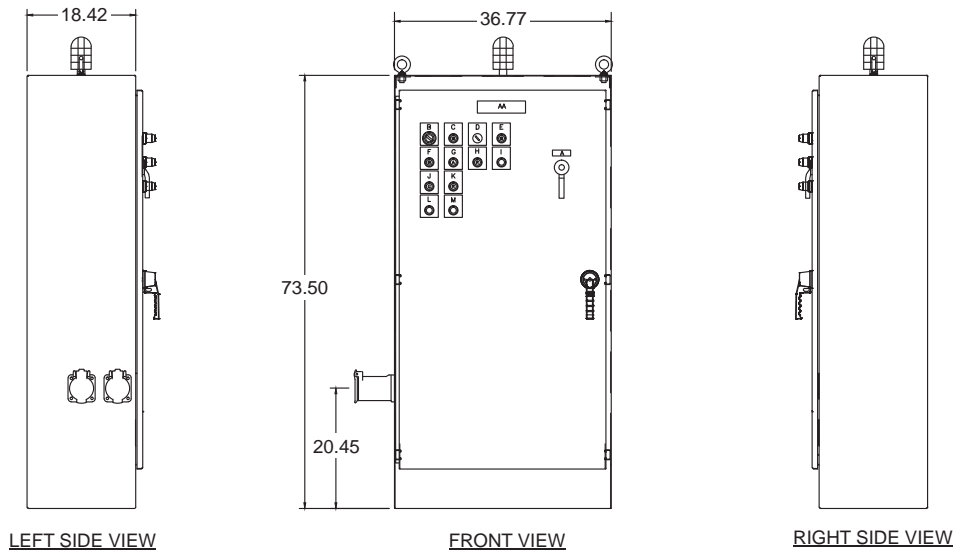

# Wayside HEP Power Cabinet

800A 480VAC

Catalog No: WSC-2-480-4X-0-0-510074C

Item No: 5100-74C

## Features

- Safety-interlocked cabinet with 800AT 480V main circuit breaker (with external disconnect)
- Type 4X 304 stainless steel enclosure
- (2) 400A 480VAC HEP receptacles, qualified to APTA and Amtrak D77-24 specifications
- Control logic includes keyed start, E-stop, phase loss UV relay, loop permissive circuit
- Heater with integral fan and thermostat
- Digital ground fault relay & voltage monitor relay
- LED lights for indication:
  - Continuity in trainline circuit
  - Start switch power on
- Top-mounted "Train-energized" light

## Drawing

## Ordering Information

Example: WSC - 2 - 480 - 4X - 0 - 0 - XXXX