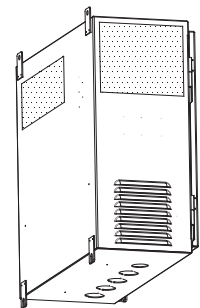

Drawing

FRONT VIEW

SIDE VIEW

FRONT ANGLE VIEW

REAR ANGLE VIEW

Available incoming conduit entry locations shown shaded.

Approvals

- UL/cUL 1008 Listed assembly
- UL 1691 Listed receptacles

Specifications

UL 1008 Listed

TempTap Generator Docking Station Series: 3616

**Ordering
Information &
Options**

System Voltage	120/240 (2-Phases + Neutral + Ground) 208Y/120 (3-Phases + Neutral + Ground) 208 (3-Phases + Ground) (no Neutral) 240 Delta (3-Phases + Ground) (no Neutral) 240/120 Delta (3-Phases + Neutral + Ground) (High Leg) 480 Delta (3-Phases + Ground) (no Neutral) 480Y/277 (3-Phases + Neutral + Ground)
Assembly Rating	42kAIC up to 600V
Terminals	Load terminals: 1/2-13 x 1 1/4" Stud Ground lug: #6 - 250kcmil Other options available
Enclosure Material	Double coated, cold-rolled steel, 304SS, 316SS
Environmental Rating	3R (standard), 3RX
Enclosure Color	RAL-7035 - Wrinkle Light Gray (standard) RAL-1015 - Wrinkle Light Ivory RAL-1023 - Wrinkle Traffic Yellow RAL-2004 - Wrinkle Pure Orange RAL-3020 - Wrinkle Traffic Red RAL-5002 - Wrinkle Ultramarine Blue RAL-6024 - Wrinkle Traffic Green RAL-7004 - Wrinkle Signal Gray RAL-7038 - Wrinkle Agate Gray RAL-8017 - Wrinkle Chocolate Brown RAL-9003 - Wrinkle Signal White RAL-9005 - Wrinkle Jet Black
Standard Accessories	Phase Rotation Monitor Remote Start 3 Point TB
Optional Accessories	Pilot Light - Primary Source (Red) Pilot Light - Primary Source (Green) Surge Protection Device (SPD) Heater/Thermostat/De-Humidistat Receptacle - 20A, 120V Duplex Receptacle - 20A, 120V GFCI Duplex Receptacle - 20A, 120V Twist Lock Receptacle - 30A, 120V Twist Lock Receptacle - 20A, 120V Straight Blade Other options available
Optional Extended Depth Enclosure	Extended Depth (8") for bottom conduit entry