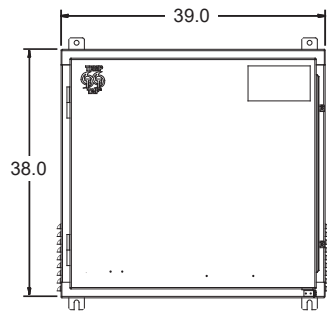

TempTap™ Generator Docking Station

UL 1008 Listed

850 - 1200A, up to 600VAC
Series: 3612

Features

- Quick connect solution for a backup portable generator
- Hinged, padlockable access door & dead front panel for safe generator connection and operation
- Type 3R double coated, cold-rolled steel enclosure with gray powdercoat RAL 7035 (stainless steel & additional colors optional)
- Color-coded cam style connectors for easy connection
- Unit does not provide overcurrent protection. Must be used with appropriately sized feeder disconnect for intended application
- Wall mountable; leg kits optional
- Optional extended-depth enclosure (8" deeper) available for bottom conduit entry applications

Drawing

FRONT VIEW

SIDE VIEW

FRONT ANGLE VIEW

REAR ANGLE VIEW

Available incoming conduit entry locations shown shaded.

Approvals

- UL/cUL 1008 Listed assembly
- UL 1691 Listed receptacles